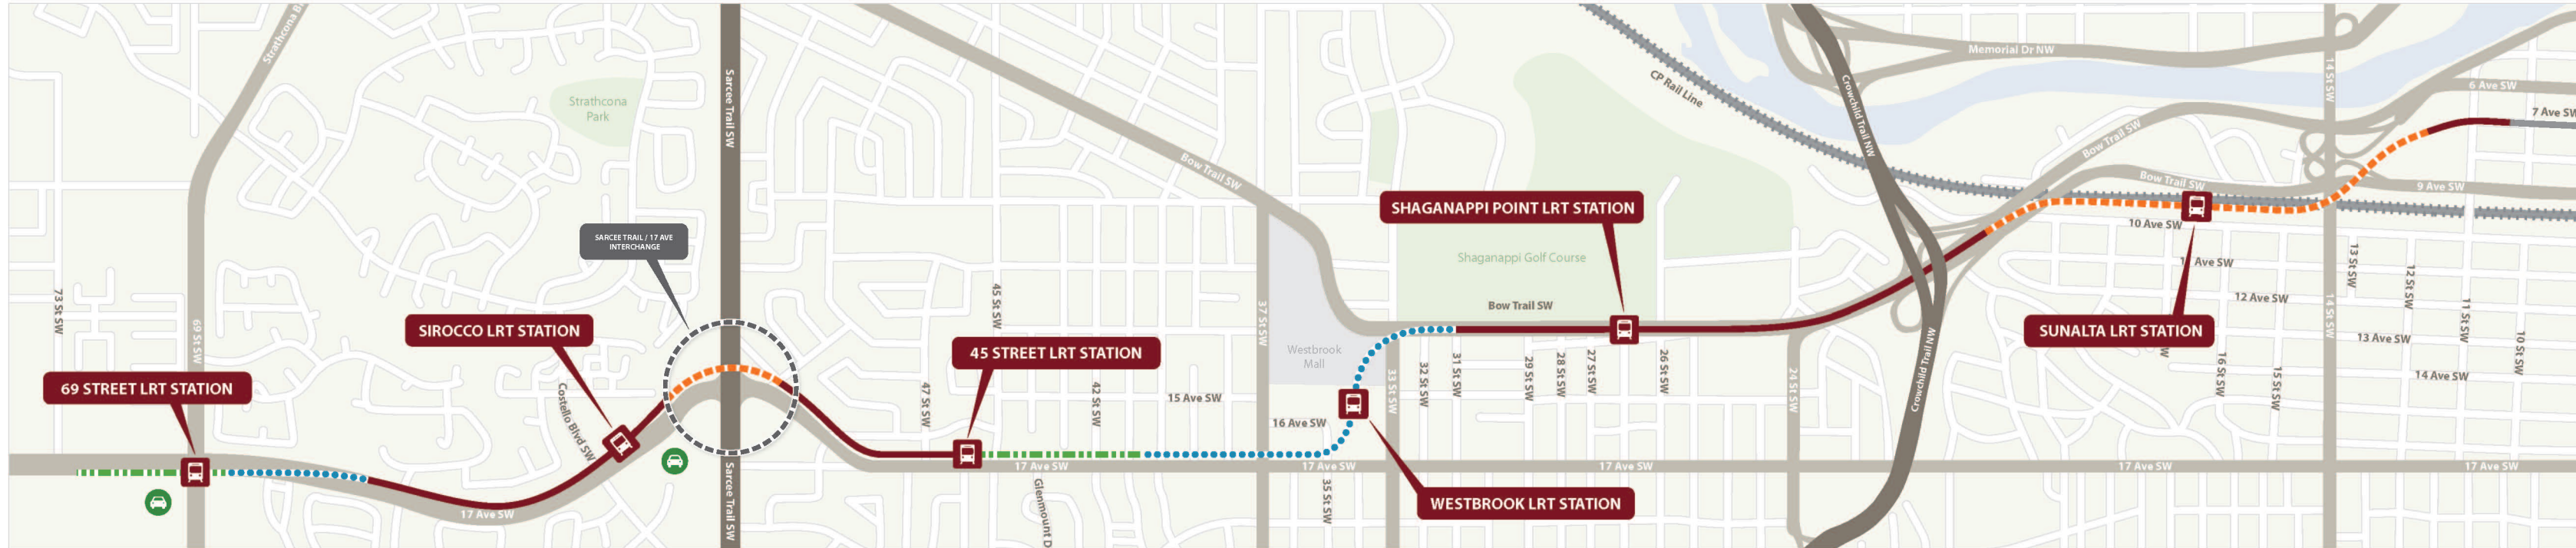

# West LRT Alignment

[www.westlrt.ca](http://www.westlrt.ca)

## WEST LRT

Ground Level

Elevated

Trench (Below Ground)

Tunnel

Park 'n' Ride