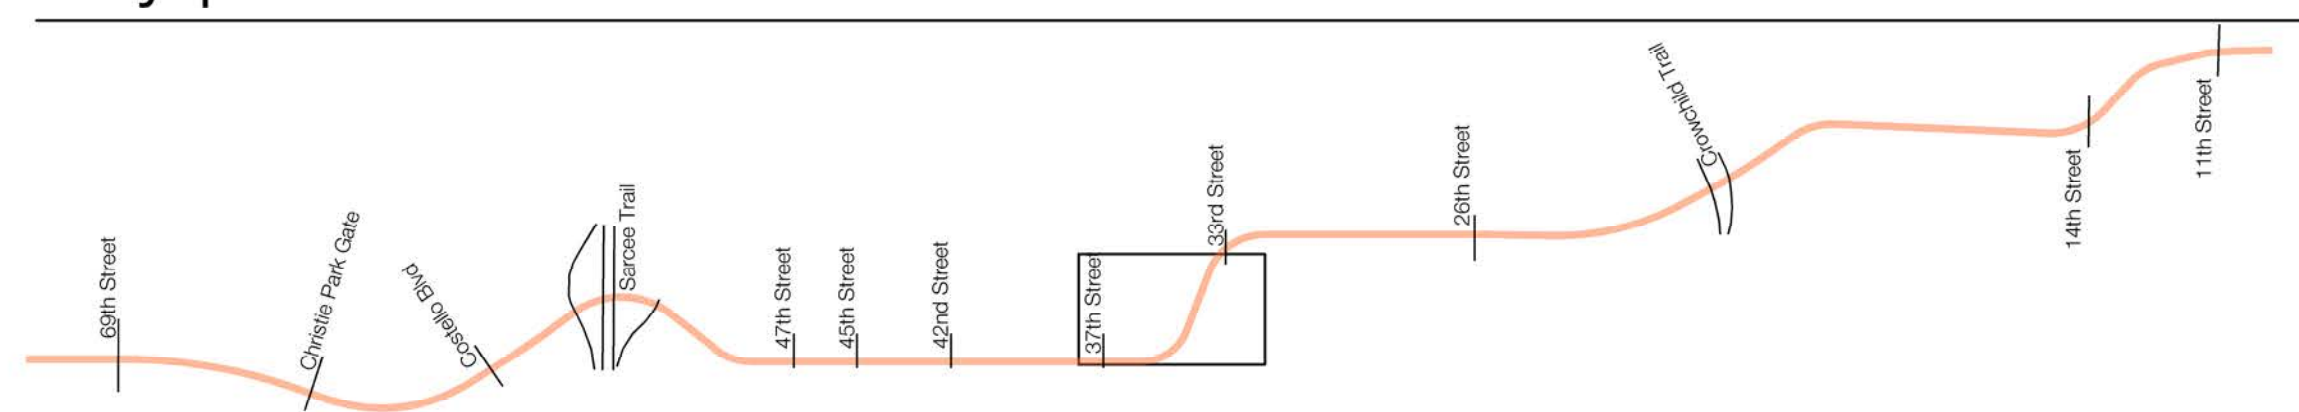

# Plant legend

-  Medium sized deciduous tree
  - Dakota Pinnacle Birch
  - Trembling Aspen
  - Sutherland Caragana
  - Siberian Larch
-  Large sized deciduous tree
  - Brandon Elm
  - Tristis Poplar
  - Laurel Leaf Willow
  - Bur Oak
  - Lanceleaf Cottonwood
-  Ornamental deciduous tree
  - Pink Spire Crabapple
  - Spring Snow Crabapple
  - Princess Kay Plum
  - Russian Olive
  - Snowbird Hawthorne
  - Schubert Chokecherry
-  Evergreen tree
  - Colorado Spruce
  - Limber Pine
  - Lodgepole Pine
  - White Spruce
  - Mountain Pine
-  Shrub material
  - Amur Maple
  - Highbush Cranberry
  - Common Lilac
  - Native Saskatoon
  - Savin Juniper
  - Wolf Willow
  - Nannyberry
  - Western Chokecherry
  - Villosa Lilac
  - Snowberry
  - Mugo Pine
-  Existing trees

# Key plan

## L3.10 - Westbrook Station area