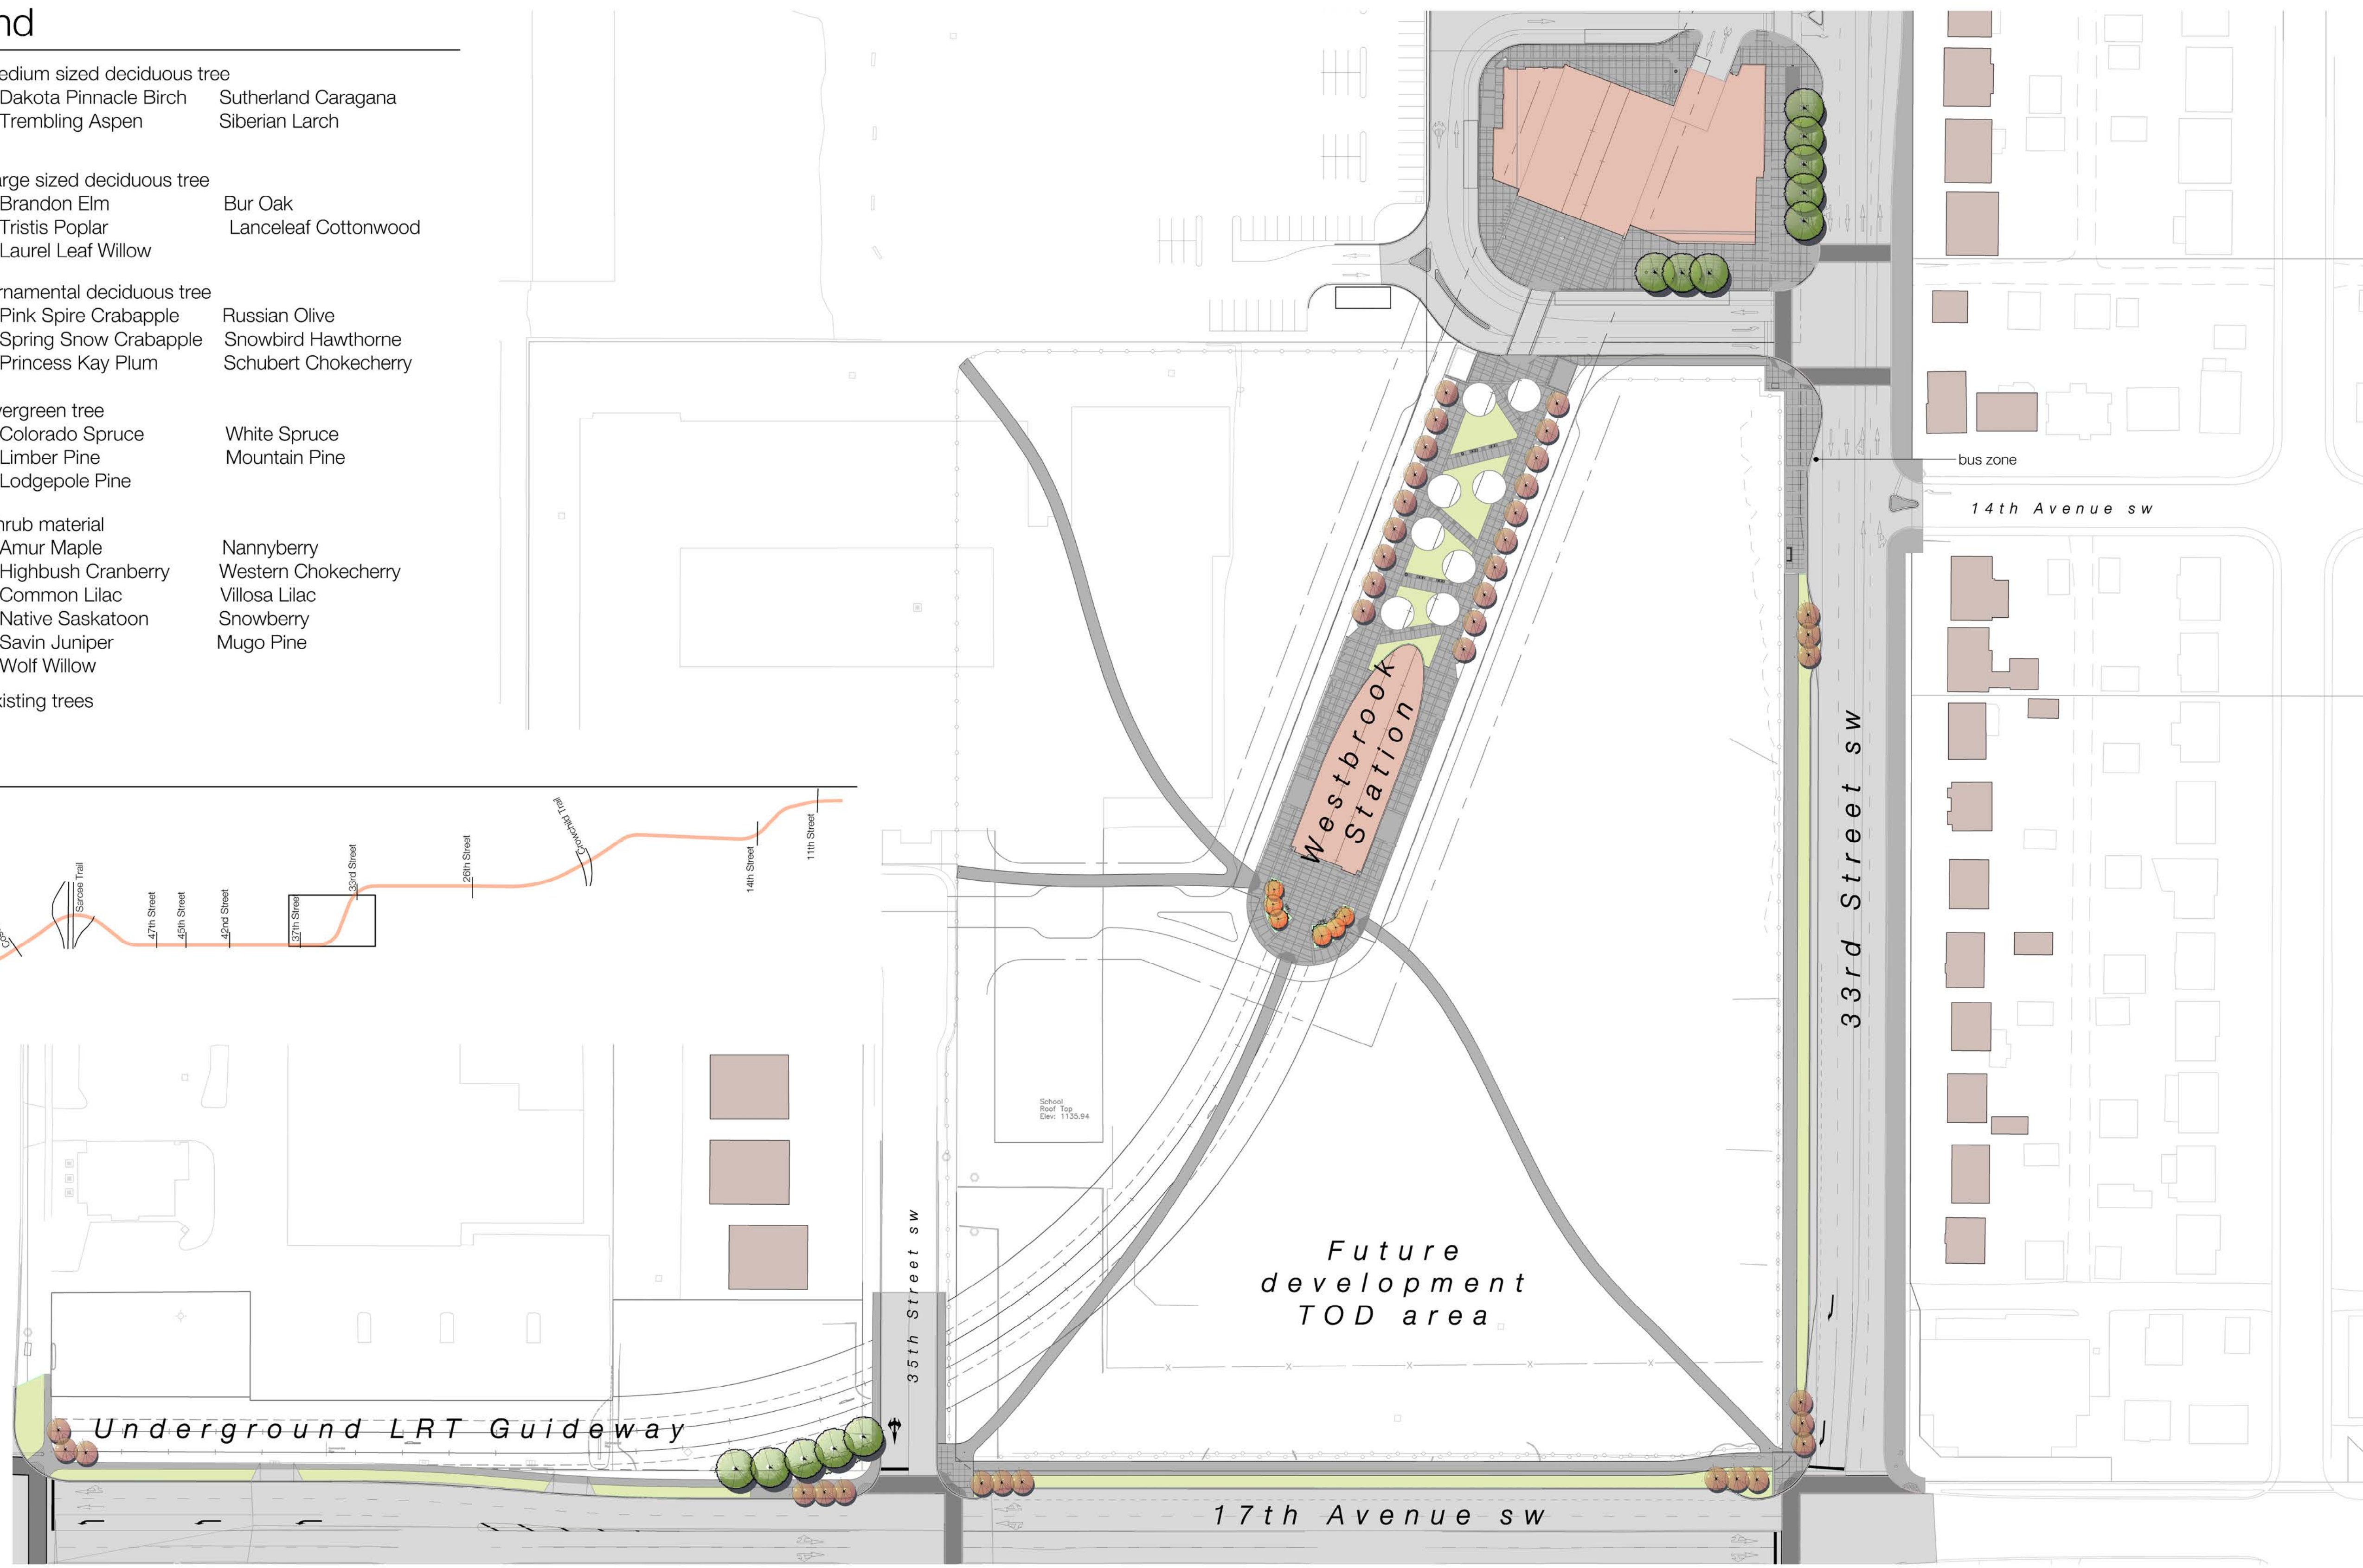

# Plant legend

-  Medium sized deciduous tree
  - Dakota Pinnacle Birch
  - Trembling Aspen
  - Sutherland Caragana
  - Siberian Larch
-  Large sized deciduous tree
  - Brandon Elm
  - Tristis Poplar
  - Laurel Leaf Willow
  - Bur Oak
  - Lanceleaf Cottonwood
-  Ornamental deciduous tree
  - Pink Spire Crabapple
  - Spring Snow Crabapple
  - Princess Kay Plum
  - Russian Olive
  - Snowbird Hawthorne
  - Schubert Chokecherry
-  Evergreen tree
  - Colorado Spruce
  - Limber Pine
  - Lodgepole Pine
  - White Spruce
  - Mountain Pine
-  Shrub material
  - Amur Maple
  - Highbush Cranberry
  - Common Lilac
  - Native Saskatoon
  - Savin Juniper
  - Wolf Willow
  - Nannyberry
  - Western Chokecherry
  - Villosa Lilac
  - Snowberry
  - Mugo Pine
-  Existing trees

# Key plan

# Public Open House

## L3.10 - Westbrook Station area