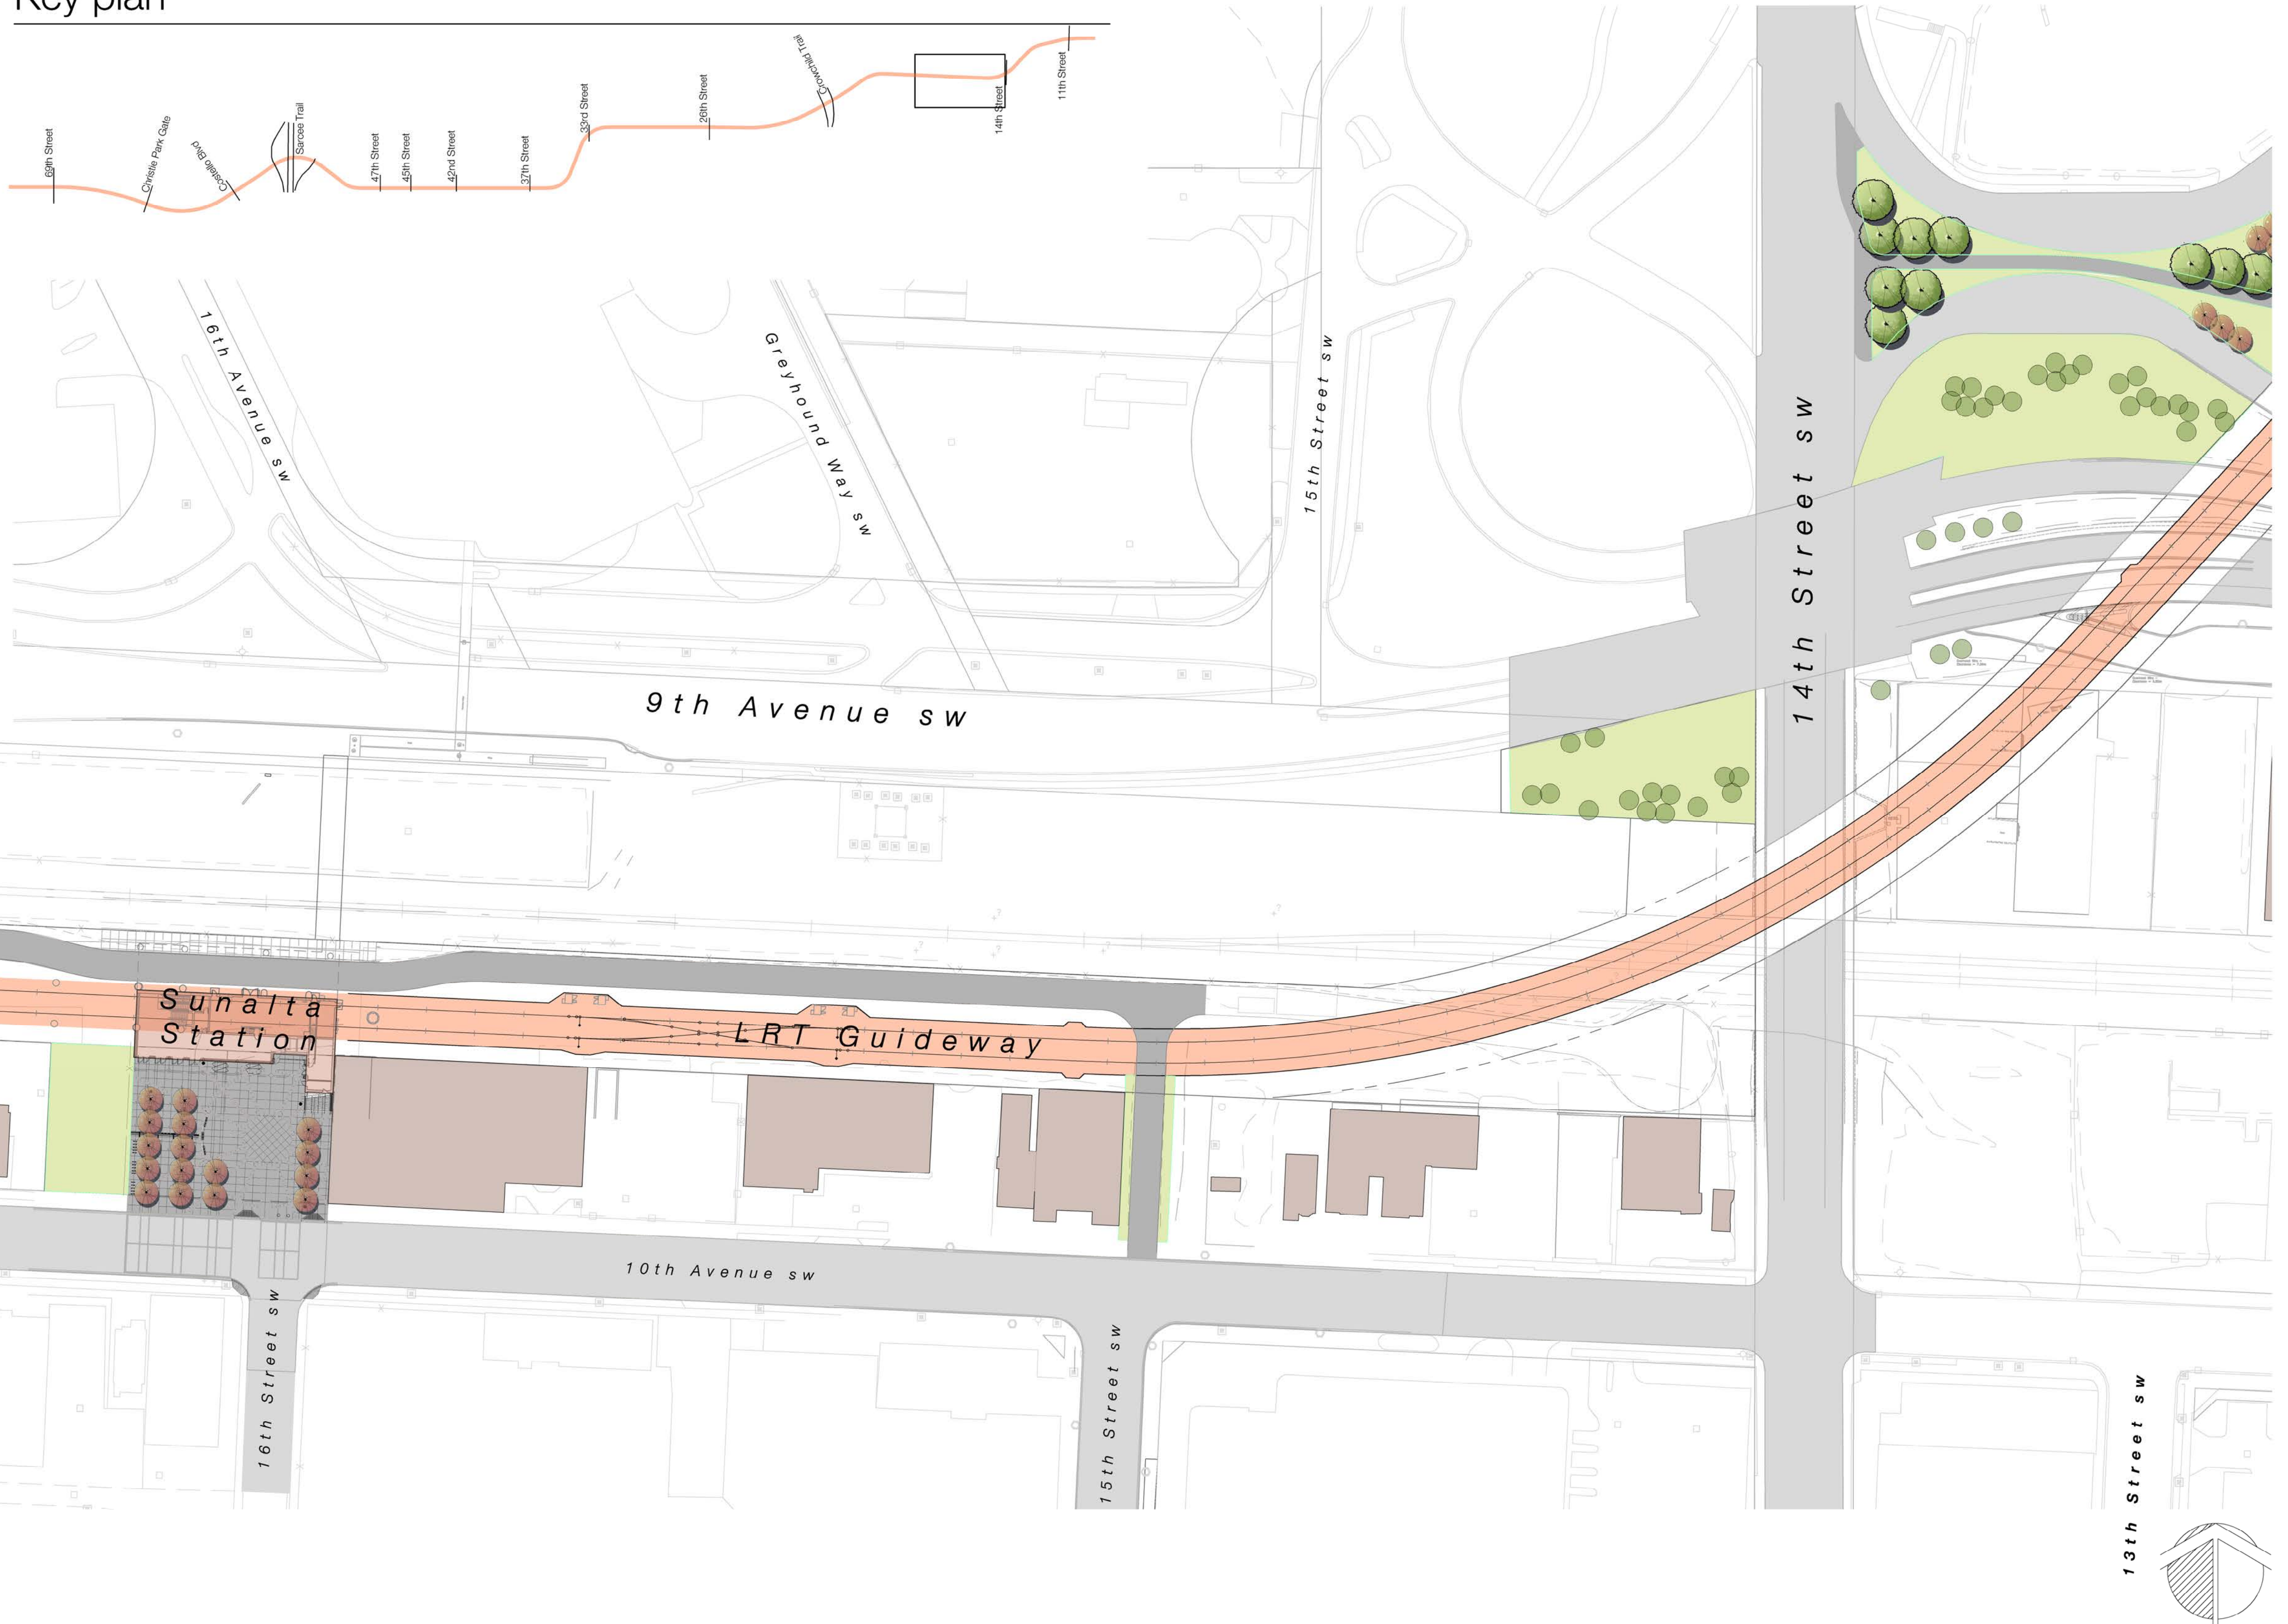

Plant legend

-  Medium sized deciduous tree
 - Dakota Pinnacle Birch
 - Trembling Aspen
 - Sutherland Caragana
 - Siberian Larch
-  Large sized deciduous tree
 - Brandon Elm
 - Tristis Poplar
 - Laurel Leaf Willow
 - Bur Oak
 - Lanceleaf Cottonwood
-  Ornamental deciduous tree
 - Pink Spire Crabapple
 - Spring Snow Crabapple
 - Princess Kay Plum
 - Russian Olive
 - Snowbird Hawthorne
 - Schubert Chokecherry
-  Evergreen tree
 - Colorado Spruce
 - Limber Pine
 - Lodgepole Pine
 - White Spruce
 - Mountain Pine
-  Shrub material
 - Amur Maple
 - Highbush Cranberry
 - Common Lilac
 - Native Saskatoon
 - Savin Juniper
 - Wolf Willow
 - Nannyberry
 - Western Chokecherry
 - Villosa Lilac
 - Snowberry
 - Mugo Pine
-  Existing trees

Key plan

Public Open House

L3.16 - Sunalta Station area