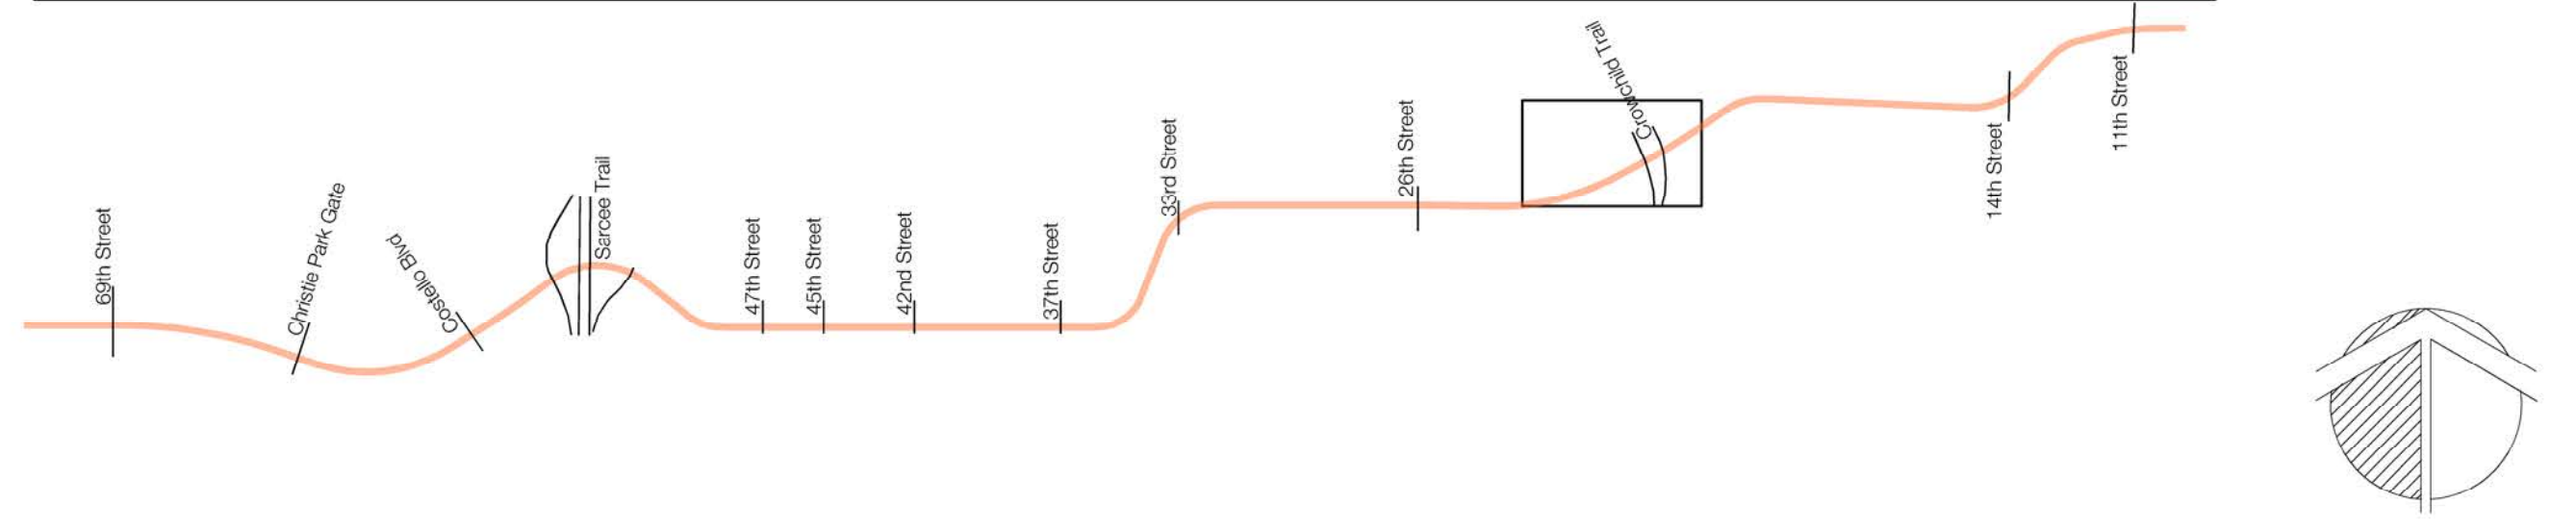

# Plant legend

-  Medium sized deciduous tree  
 Dakota Pinnacle Birch    Sutherland Caragana  
 Trembling Aspen        Siberian Larch
-  Large sized deciduous tree  
 Brandon Elm                Bur Oak  
 Tristis Poplar                Lanceleaf Cottonwood  
 Laurel Leaf Willow
-  Ornamental deciduous tree  
 Pink Spire Crabapple      Russian Olive  
 Spring Snow Crabapple    Snowbird Hawthorne  
 Princess Kay Plum         Schubert Chokecherry
-  Evergreen tree  
 Colorado Spruce            White Spruce  
 Limber Pine                 Mountain Pine  
 Lodgepole Pine
-  Shrub material  
 Amur Maple                 Nannyberry  
 Highbush Cranberry        Western Chokecherry  
 Common Lilac                Villosa Lilac  
 Native Saskatoon          Snowberry  
 Savin Juniper                Mugo Pine  
 Wolf Willow
-  Existing trees

Key plan

## L3.14 - Crowchild Trail and Bow Trail area