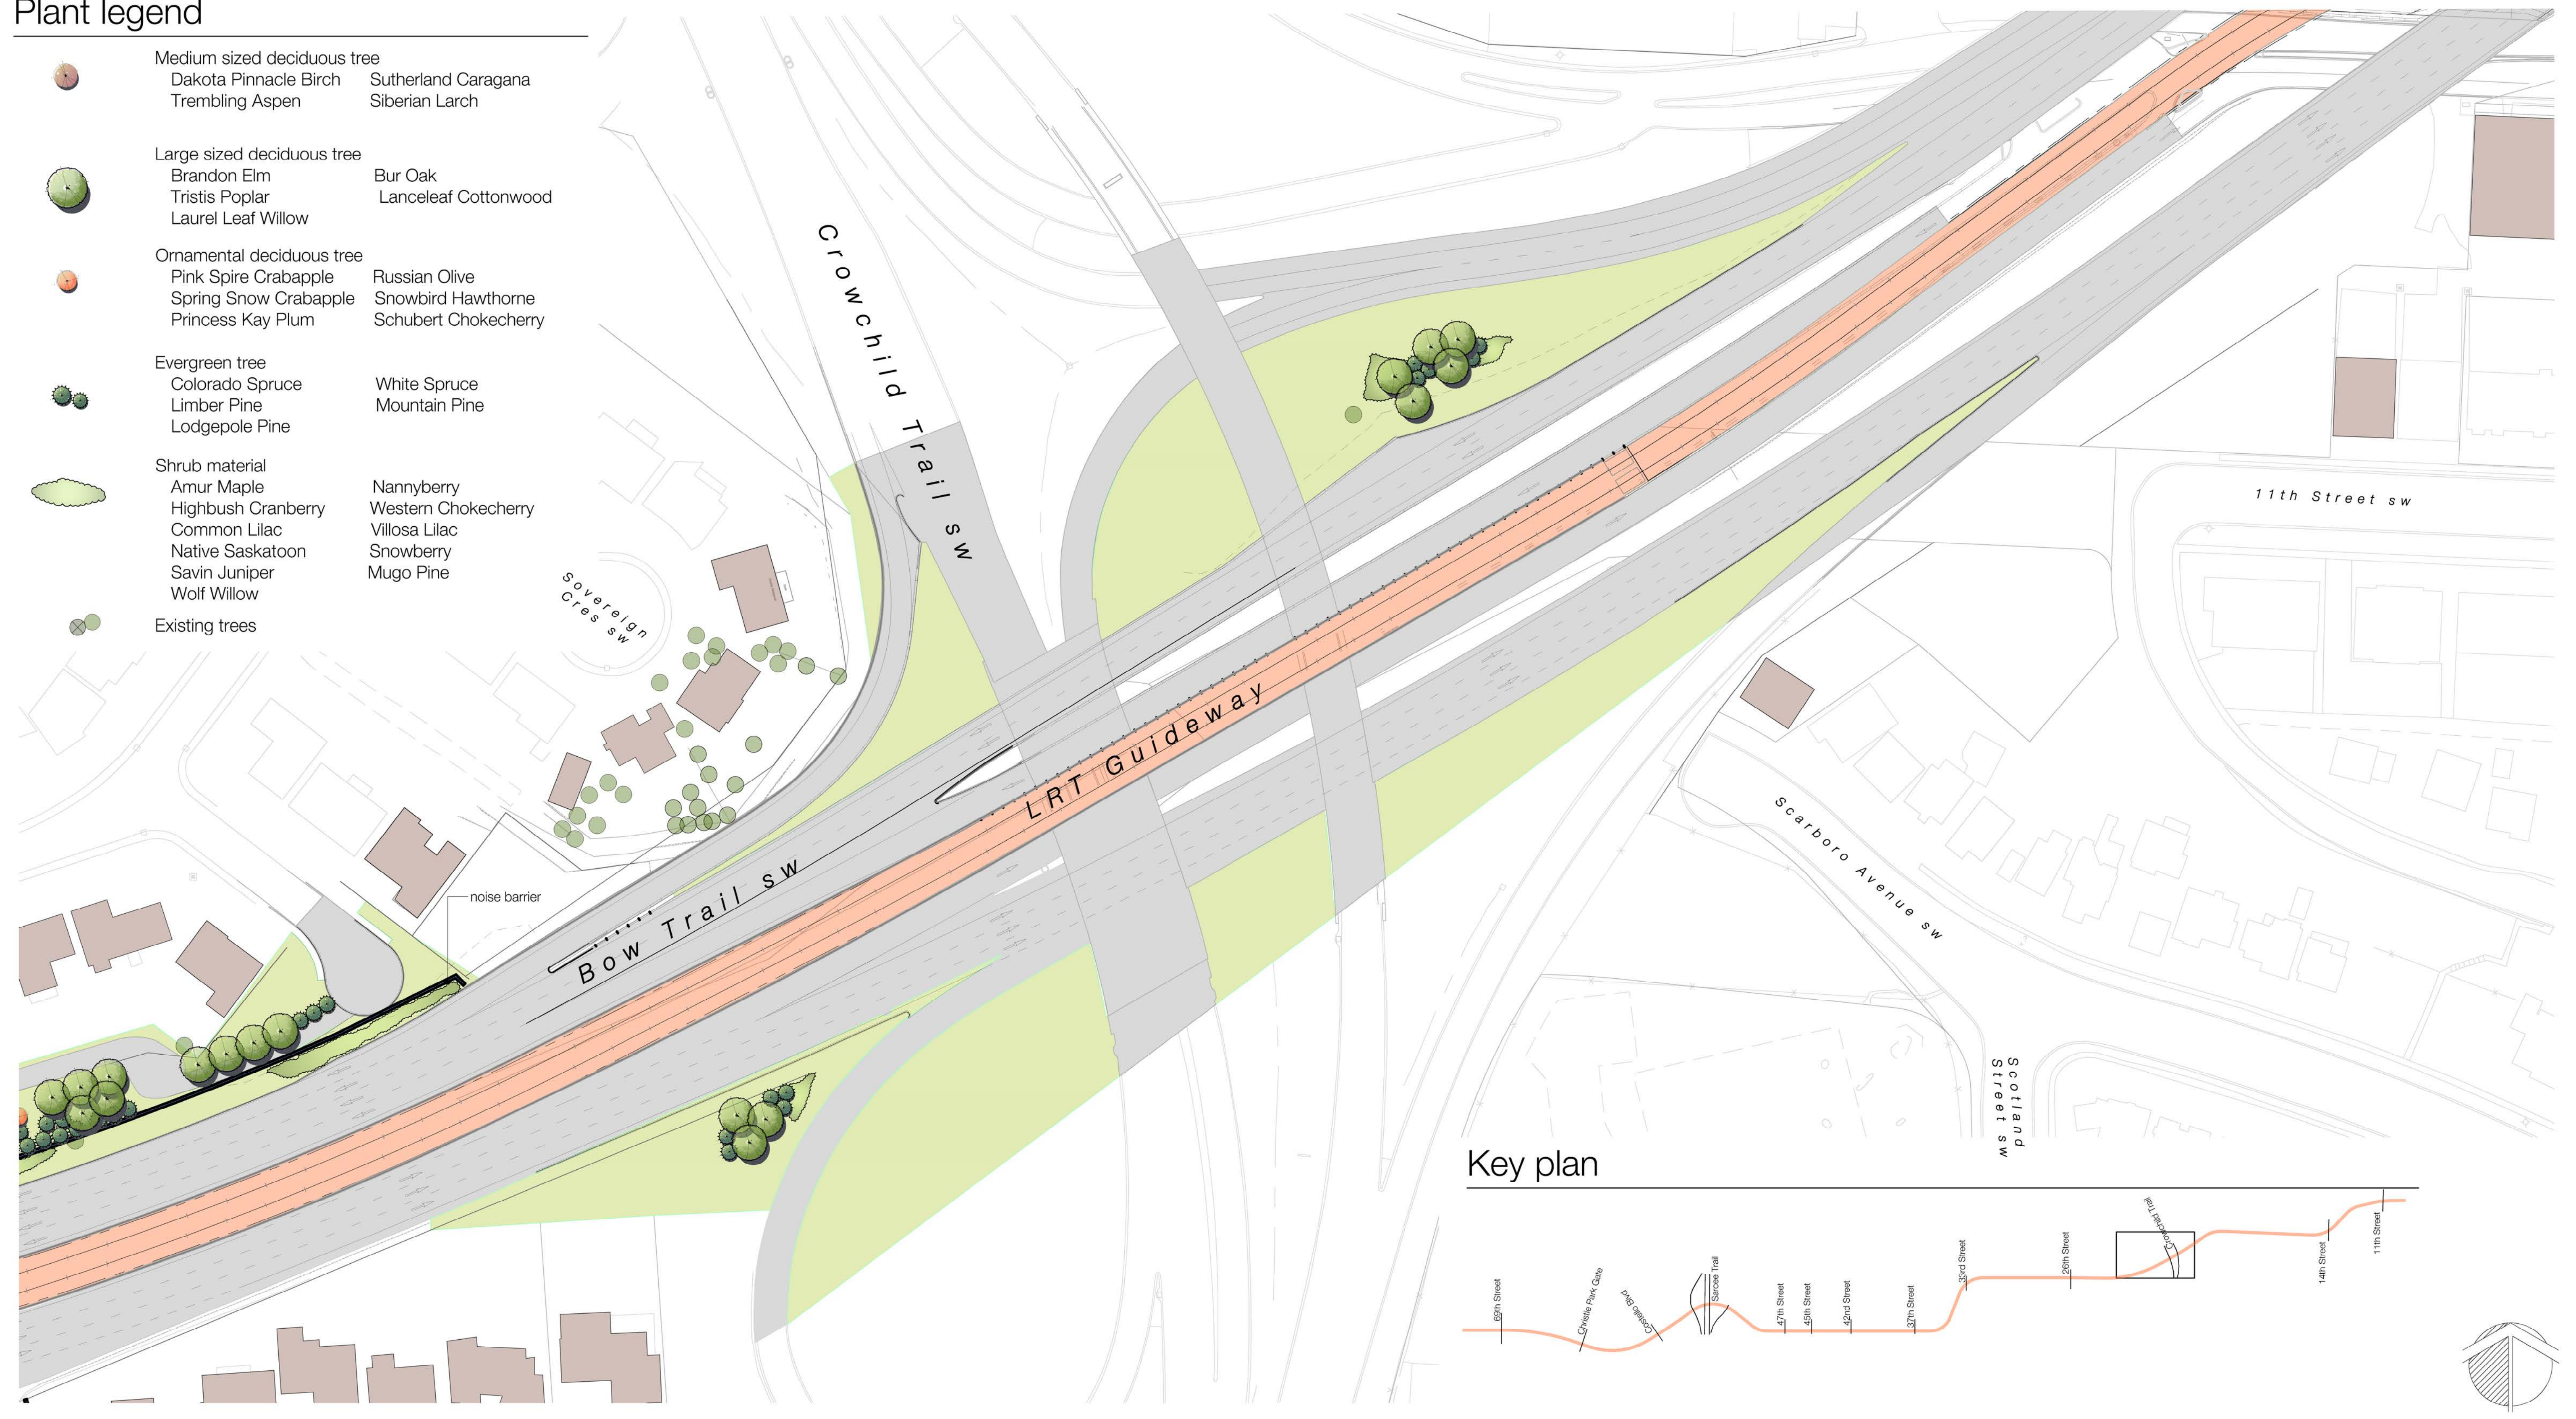

# Plant legend

-  Medium sized deciduous tree  
 Dakota Pinnacle Birch    Sutherland Caragana  
 Trembling Aspen        Siberian Larch
-  Large sized deciduous tree  
 Brandon Elm                Bur Oak  
 Tristis Poplar                Lanceleaf Cottonwood  
 Laurel Leaf Willow
-  Ornamental deciduous tree  
 Pink Spire Crabapple      Russian Olive  
 Spring Snow Crabapple    Snowbird Hawthorne  
 Princess Kay Plum         Schubert Chokecherry
-  Evergreen tree  
 Colorado Spruce            White Spruce  
 Limber Pine                 Mountain Pine  
 Lodgepole Pine
-  Shrub material  
 Amur Maple                 Nannyberry  
 Highbush Cranberry        Western Chokecherry  
 Common Lilac                Villosa Lilac  
 Native Saskatoon          Snowberry  
 Savin Juniper                Mugo Pine  
 Wolf Willow
-  Existing trees

Key plan

# Public Open House

## L3.14 - Crowchild Trail and Bow Trail area