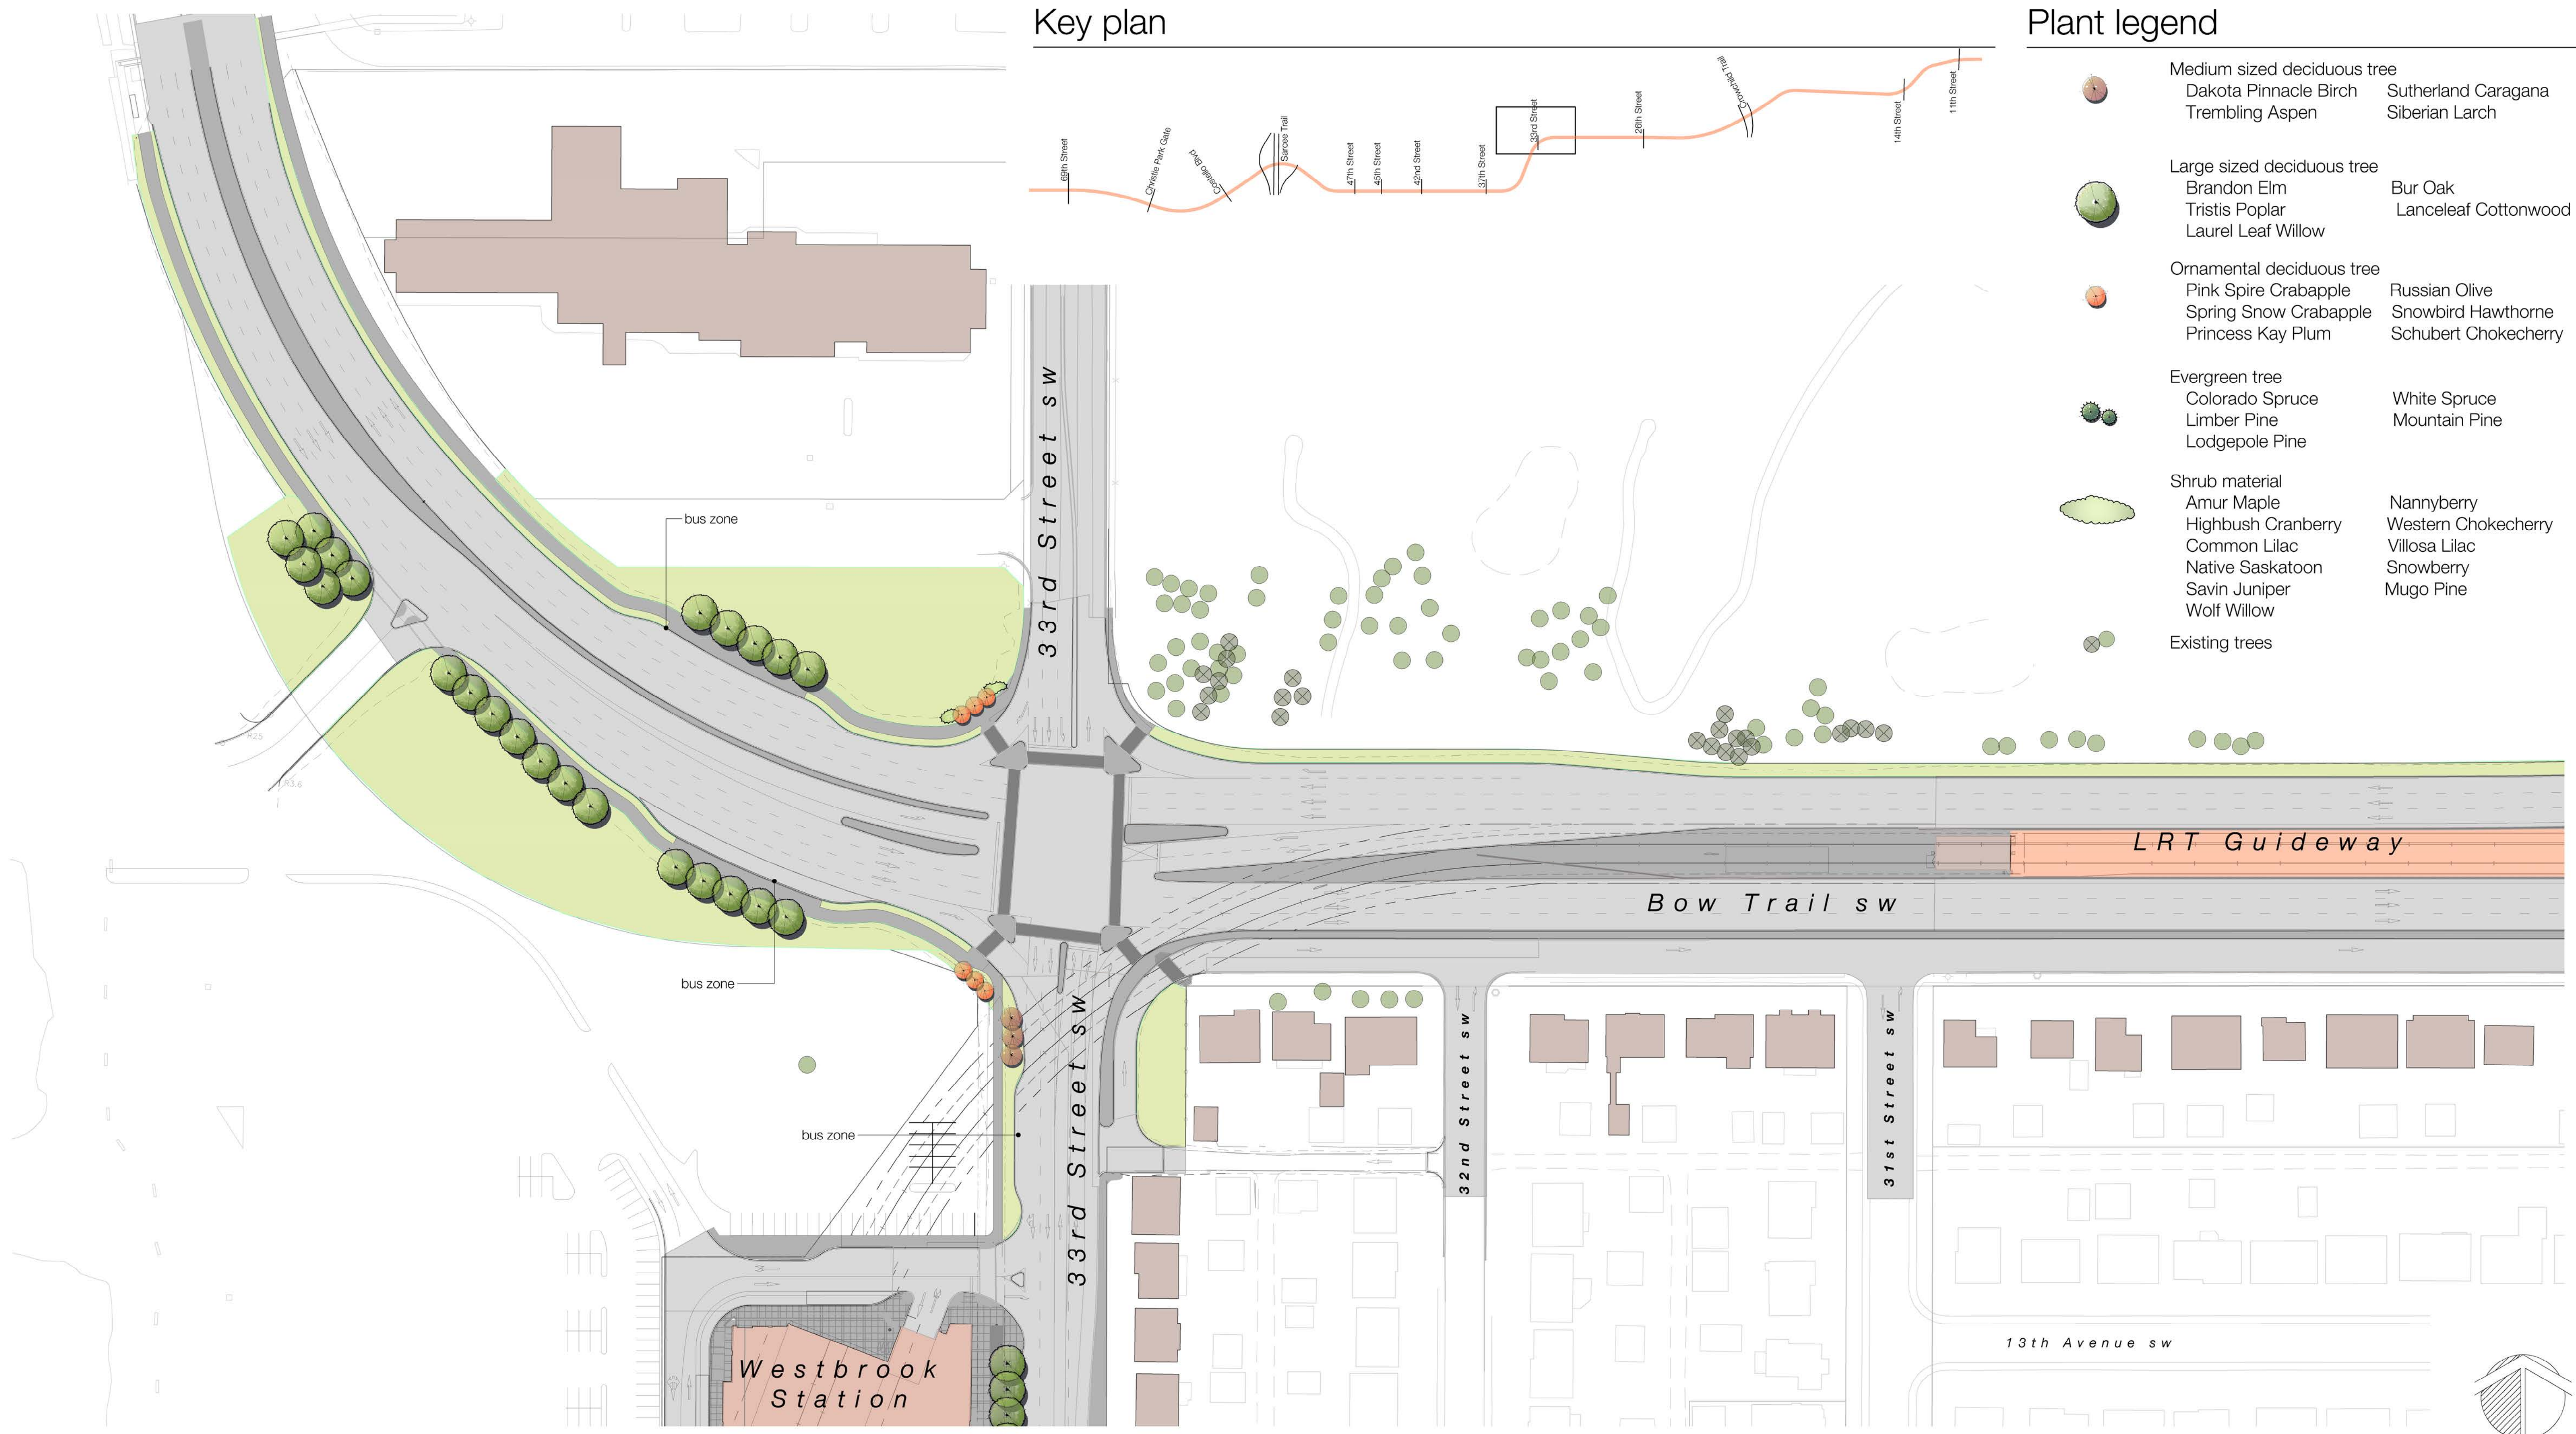

Key plan

Plant legend

-  Medium sized deciduous tree
 - Dakota Pinnacle Birch
 - Trembling Aspen
 - Sutherland Caragana
 - Siberian Larch
-  Large sized deciduous tree
 - Brandon Elm
 - Tristis Poplar
 - Laurel Leaf Willow
 - Bur Oak
 - Lanceleaf Cottonwood
-  Ornamental deciduous tree
 - Pink Spire Crabapple
 - Spring Snow Crabapple
 - Princess Kay Plum
 - Russian Olive
 - Snowbird Hawthorne
 - Schubert Chokecherry
-  Evergreen tree
 - Colorado Spruce
 - Limber Pine
 - Lodgepole Pine
 - White Spruce
 - Mountain Pine
-  Shrub material
 - Amur Maple
 - Highbush Cranberry
 - Common Lilac
 - Native Saskatoon
 - Savin Juniper
 - Wolf Willow
 - Nannyberry
 - Western Chokecherry
 - Villosa Lilac
 - Snowberry
 - Mugo Pine
-  Existing trees

Public Open House

L3.11 - Shaganappi Golf Course area