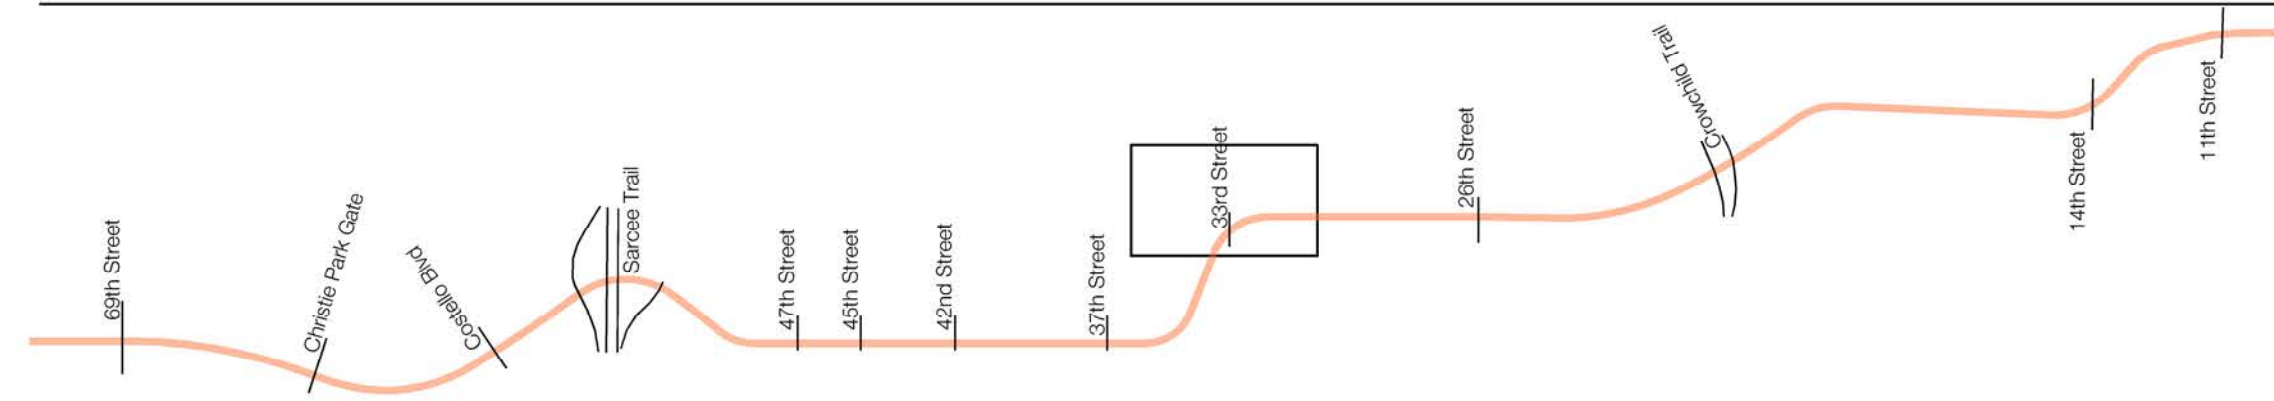

Key plan

Plant legend

-  Medium sized deciduous tree
 - Dakota Pinnacle Birch
 - Trembling Aspen
 - Sutherland Caragana
 - Siberian Larch
-  Large sized deciduous tree
 - Brandon Elm
 - Tristis Poplar
 - Laurel Leaf Willow
 - Bur Oak
 - Lanceleaf Cottonwood
-  Ornamental deciduous tree
 - Pink Spire Crabapple
 - Spring Snow Crabapple
 - Princess Kay Plum
 - Russian Olive
 - Snowbird Hawthorne
 - Schubert Chokecherry
-  Evergreen tree
 - Colorado Spruce
 - Limber Pine
 - Lodgepole Pine
 - White Spruce
 - Mountain Pine
-  Shrub material
 - Amur Maple
 - Highbush Cranberry
 - Common Lilac
 - Native Saskatoon
 - Savin Juniper
 - Wolf Willow
 - Nannyberry
 - Western Chokecherry
 - Villosa Lilac
 - Snowberry
 - Mugo Pine
-  Existing trees

Public Open House

L3.11 - Shaganappi Golf Course area