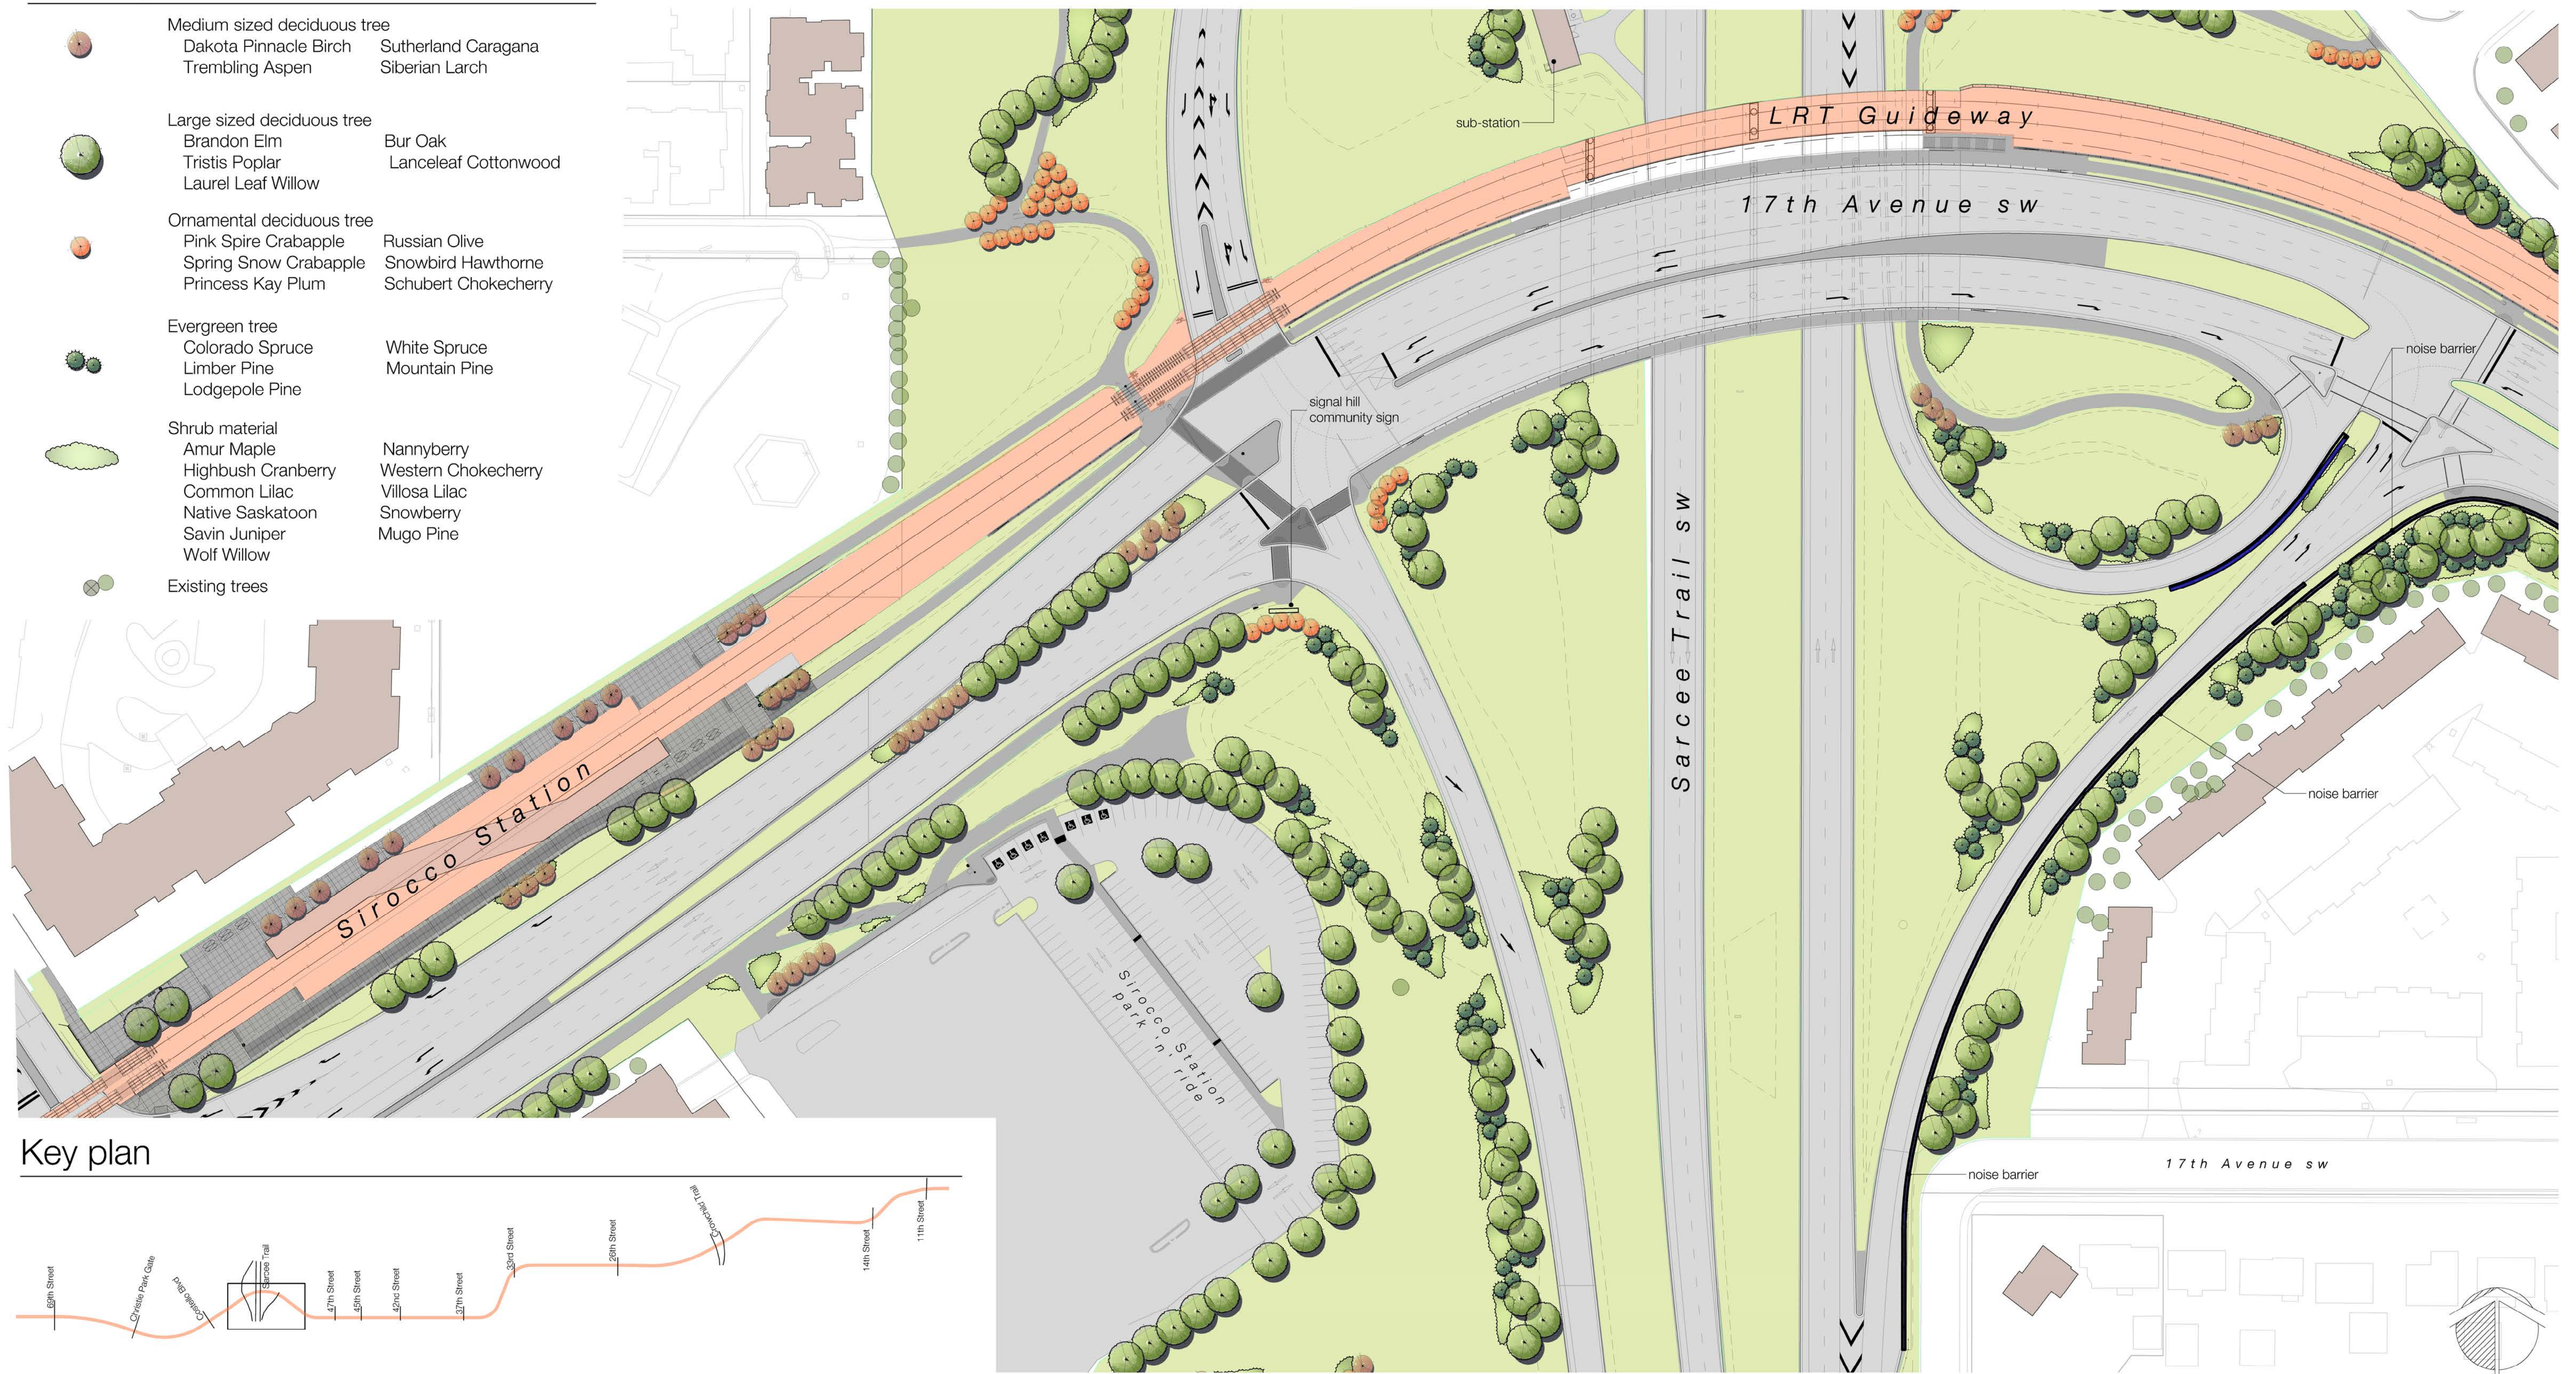

Plant legend

-  Medium sized deciduous tree
 - Dakota Pinnacle Birch
 - Trembling Aspen
 - Sutherland Caragana
 - Siberian Larch
-  Large sized deciduous tree
 - Brandon Elm
 - Tristis Poplar
 - Laurel Leaf Willow
 - Bur Oak
 - Lanceleaf Cottonwood
-  Ornamental deciduous tree
 - Pink Spire Crabapple
 - Spring Snow Crabapple
 - Princess Kay Plum
 - Russian Olive
 - Snowbird Hawthorne
 - Schubert Chokecherry
-  Evergreen tree
 - Colorado Spruce
 - Limber Pine
 - Lodgepole Pine
 - White Spruce
 - Mountain Pine
-  Shrub material
 - Amur Maple
 - Highbush Cranberry
 - Common Lilac
 - Native Saskatoon
 - Savin Juniper
 - Wolf Willow
 - Nannyberry
 - Western Chokecherry
 - Villosa Lilac
 - Snowberry
 - Mugo Pine
-  Existing trees

Key plan

Public Open House

L3.4 - Central Sarcee Trail area