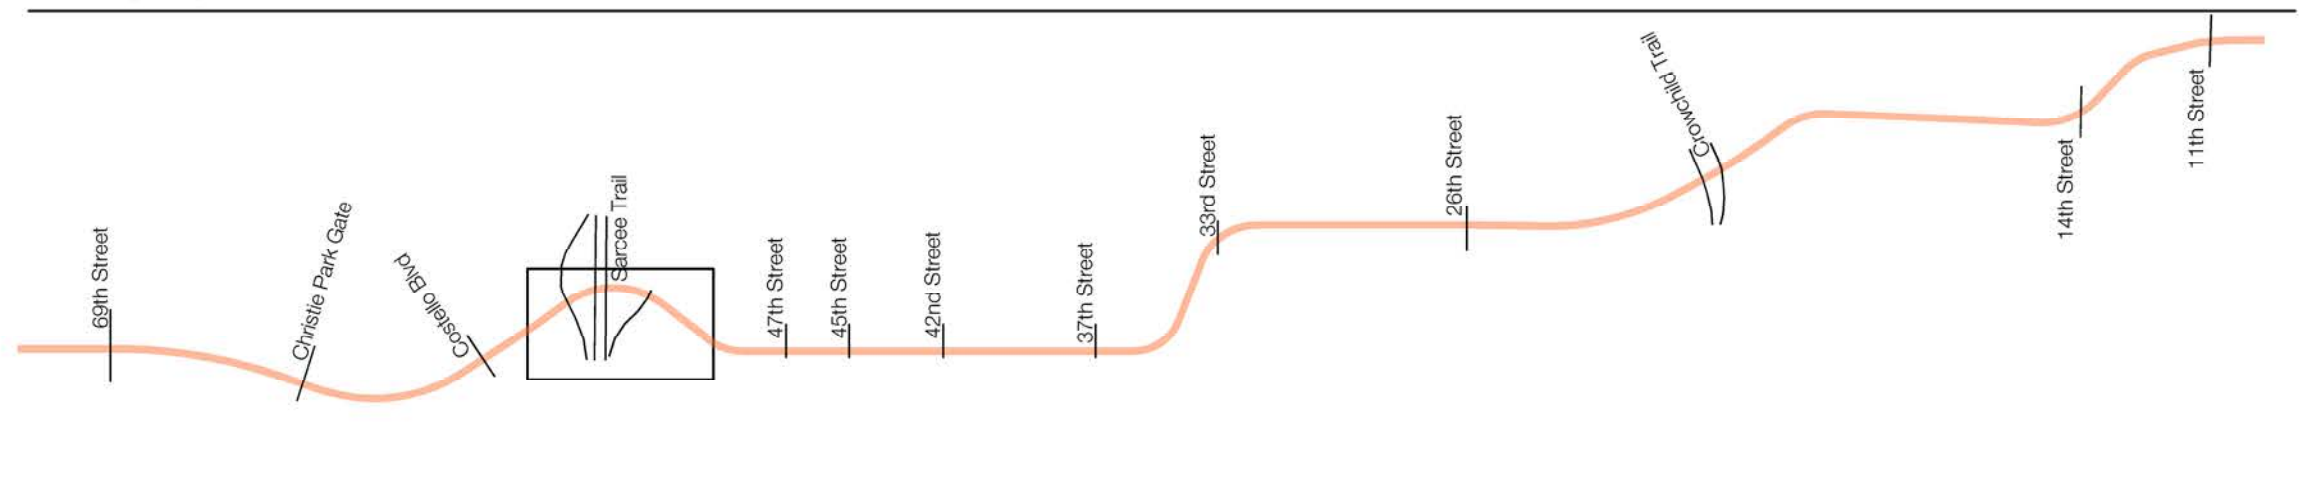

Plant legend

-  Medium sized deciduous tree
 - Dakota Pinnacle Birch
 - Trembling Aspen
 - Sutherland Caragana
 - Siberian Larch
-  Large sized deciduous tree
 - Brandon Elm
 - Tristis Poplar
 - Laurel Leaf Willow
 - Bur Oak
 - Lanceleaf Cottonwood
-  Ornamental deciduous tree
 - Pink Spire Crabapple
 - Spring Snow Crabapple
 - Princess Kay Plum
 - Russian Olive
 - Snowbird Hawthorne
 - Schubert Chokecherry
-  Evergreen tree
 - Colorado Spruce
 - Limber Pine
 - Lodgepole Pine
 - White Spruce
 - Mountain Pine
-  Shrub material
 - Amur Maple
 - Highbush Cranberry
 - Common Lilac
 - Native Saskatoon
 - Savin Juniper
 - Wolf Willow
 - Nannyberry
 - Western Chokecherry
 - Villosa Lilac
 - Snowberry
 - Mugo Pine
-  Existing trees

Key plan

Public Open House

L3.4 - Central Sarcee Trail area