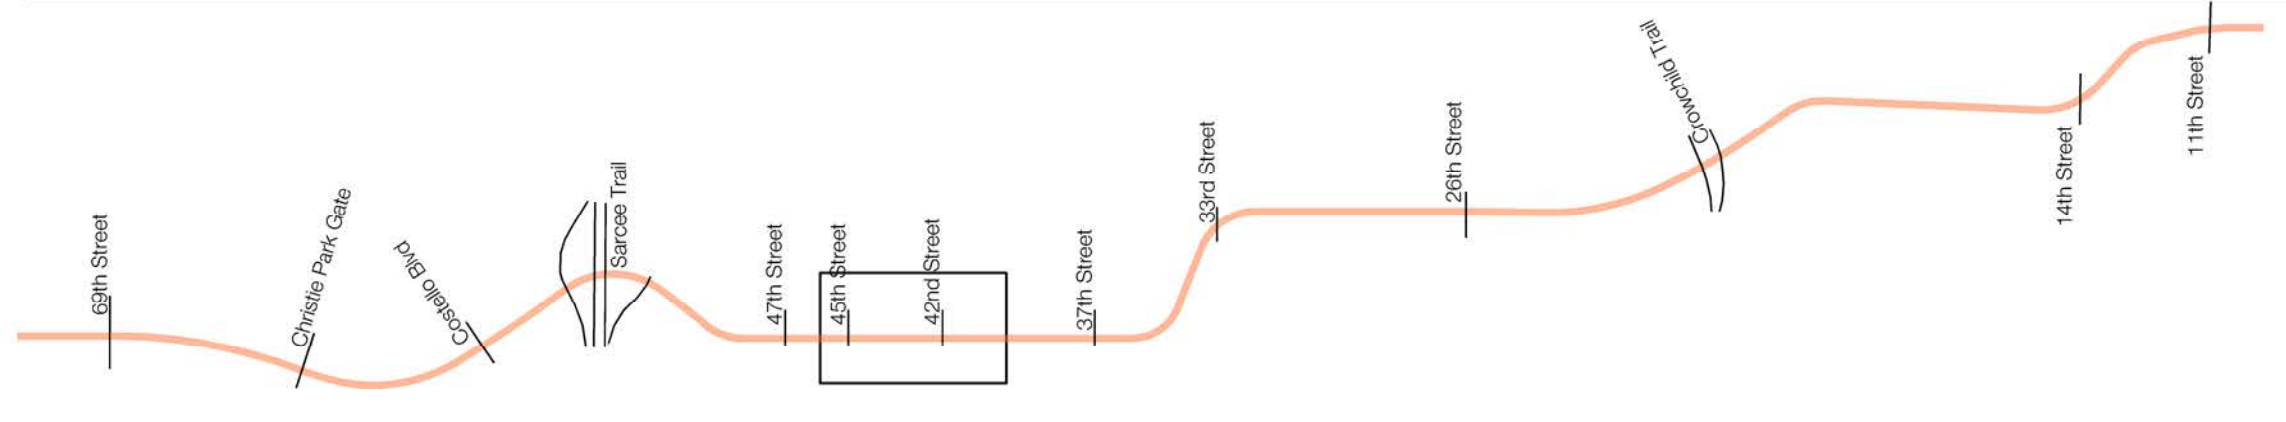

# Plant legend

-  Medium sized deciduous tree
  - Dakota Pinnacle Birch
  - Trembling Aspen
  - Sutherland Caragana
  - Siberian Larch
-  Large sized deciduous tree
  - Brandon Elm
  - Tristis Poplar
  - Laurel Leaf Willow
  - Bur Oak
  - Lanceleaf Cottonwood
-  Ornamental deciduous tree
  - Pink Spire Crabapple
  - Spring Snow Crabapple
  - Princess Kay Plum
  - Russian Olive
  - Snowbird Hawthorne
  - Schubert Chokecherry
-  Evergreen tree
  - Colorado Spruce
  - Limber Pine
  - Lodgepole Pine
  - White Spruce
  - Mountain Pine
-  Shrub material
  - Amur Maple
  - Highbush Cranberry
  - Common Lilac
  - Native Saskatoon
  - Savin Juniper
  - Wolf Willow
  - Nannyberry
  - Western Chokecherry
  - Villosa Lilac
  - Snowberry
  - Mugo Pine
-  Existing trees

# Key plan

## L3.8 - 45th Street Station area