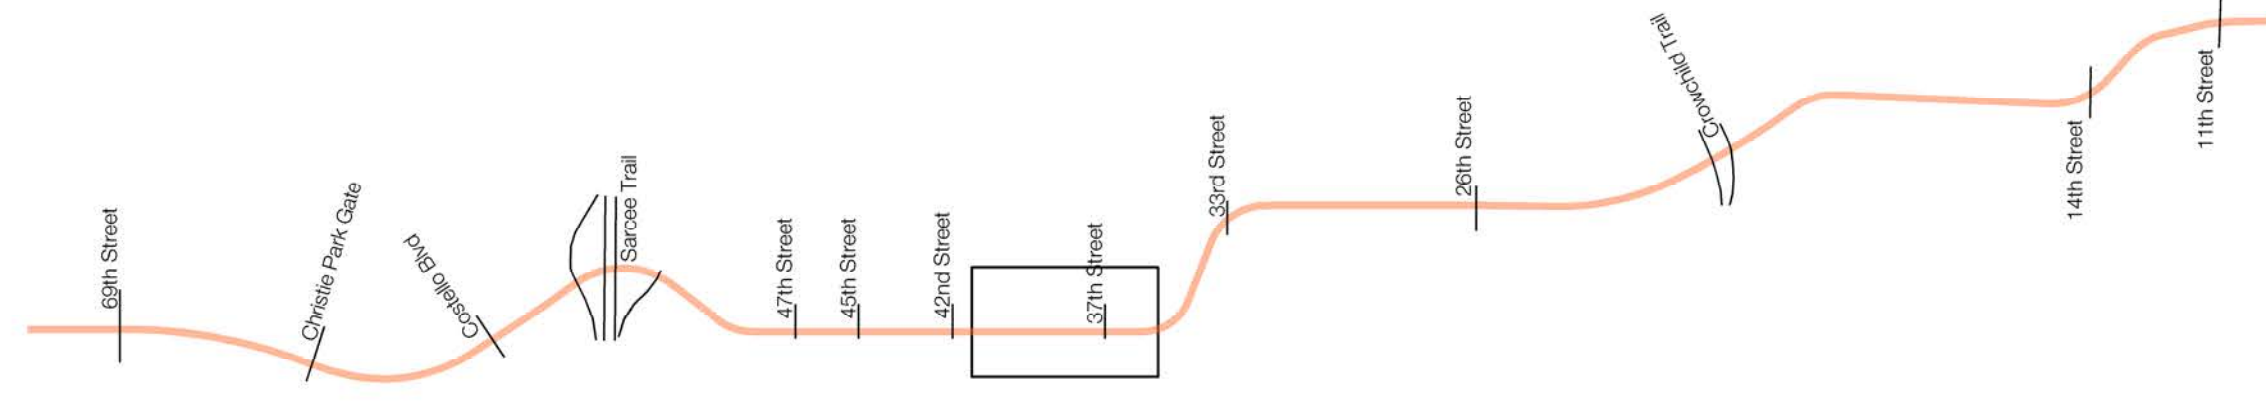

Plant legend

Key plan

-  Medium sized deciduous tree
 - Dakota Pinnacle Birch
 - Trembling Aspen
 - Sutherland Caragana
 - Siberian Larch
-  Large sized deciduous tree
 - Brandon Elm
 - Tristis Poplar
 - Laurel Leaf Willow
 - Bur Oak
 - Lanceleaf Cottonwood
-  Ornamental deciduous tree
 - Pink Spire Crabapple
 - Spring Snow Crabapple
 - Princess Kay Plum
 - Russian Olive
 - Snowbird Hawthorne
 - Schubert Chokecherry
-  Evergreen tree
 - Colorado Spruce
 - Limber Pine
 - Lodgepole Pine
 - White Spruce
 - Mountain Pine
-  Shrub material
 - Amur Maple
 - Highbush Cranberry
 - Common Lilac
 - Native Saskatoon
 - Savin Juniper
 - Wolf Willow
 - Nannyberry
 - Western Chokecherry
 - Villosa Lilac
 - Snowberry
 - Mugo Pine

Existing trees

Public Open House

L3.9 - 41st Street to 36th Street area